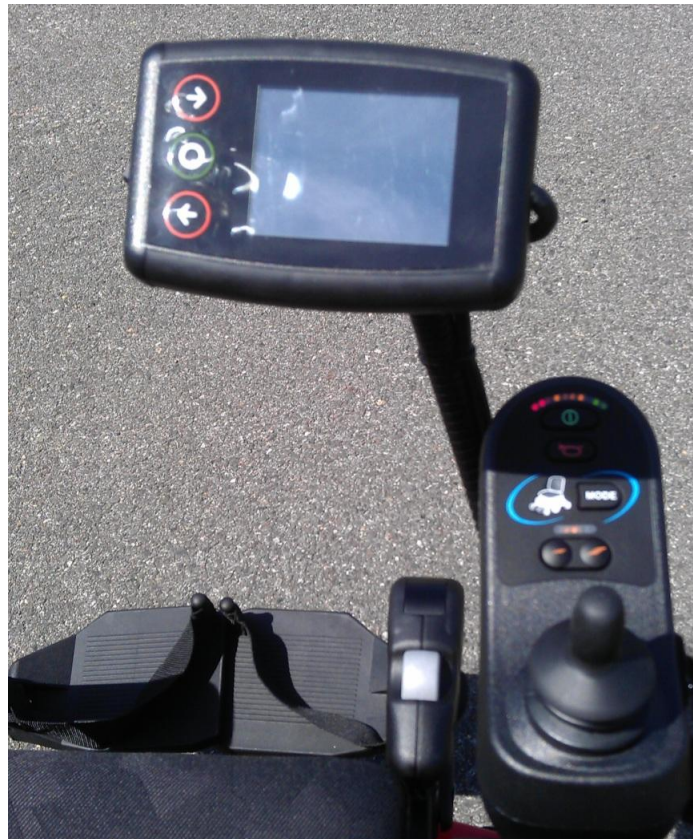

RNET CONTROLER FROM PGDT

Different Type of Joysticks

LEDS DISPLAY (Standard)

Monochrome

Color

Power Module of 90A

Other R-Net adaptations

From PGDT

Environmental infrared control for:

- TV
- Radio
- Mobile phone

Module to pilot the jacks for moving the:

- Powered leg rests
- The incline of the seat

Bluetooth module control for your laptop or your mobile

Dual control (user + attendant person)

Module for special control (Occipital control...)

Keyboard and JSMs screen:

Visual messages on screen:

Type of seats:

Standard seat:

Manual or electric Recaro:

Manual or electric FLEX:

Side clothe protection:

TYRES

Standard rear wheels (2.5 BAR)

Filled rear wheel

Filled front wheel

OTHER PROFIL ON DEMAND

Special manufacturing

Power wheelchair with dual control and with a head rest control with 4 contacts