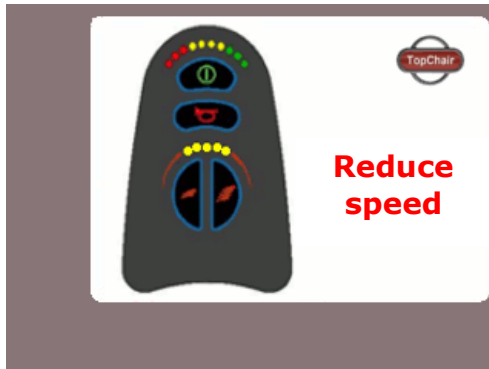

Environmental infrared control for:

- TV
- Radio
- Mobile phone

Module to pilot the jacks for moving the:

- Powered leg rests
- The incline of the seat

Bluetooth module control for your laptop or your mobile

Dual control (user + attendant person)

Module for special control (Occipital control...)

Keyboard and JSMs screen:

Visual messages on screen:

Type of seats:

Standard seat:

Manual or electric Recaro:

Manual or electric FLEX: