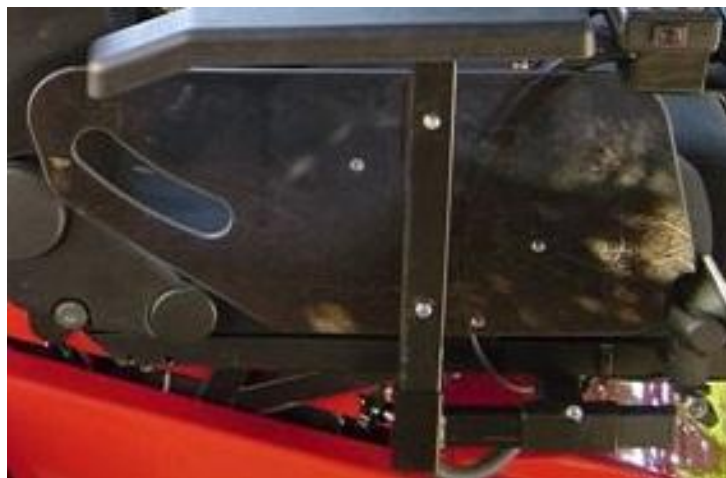

Enveloping (compatible with Flex and Recaro)

Recaro

Arm rests:

Standard

Trough type

Accessories:

Upper body support:

Safety belt:

Side clothe protection:

TYRES

Standard rear wheels (2.5 BAR)

Filled rear wheel

Filled front wheel

OTHER PROFIL ON DEMAND

Special manufacturing

Power wheelchair with dual control and with a head rest control with 4 contacts